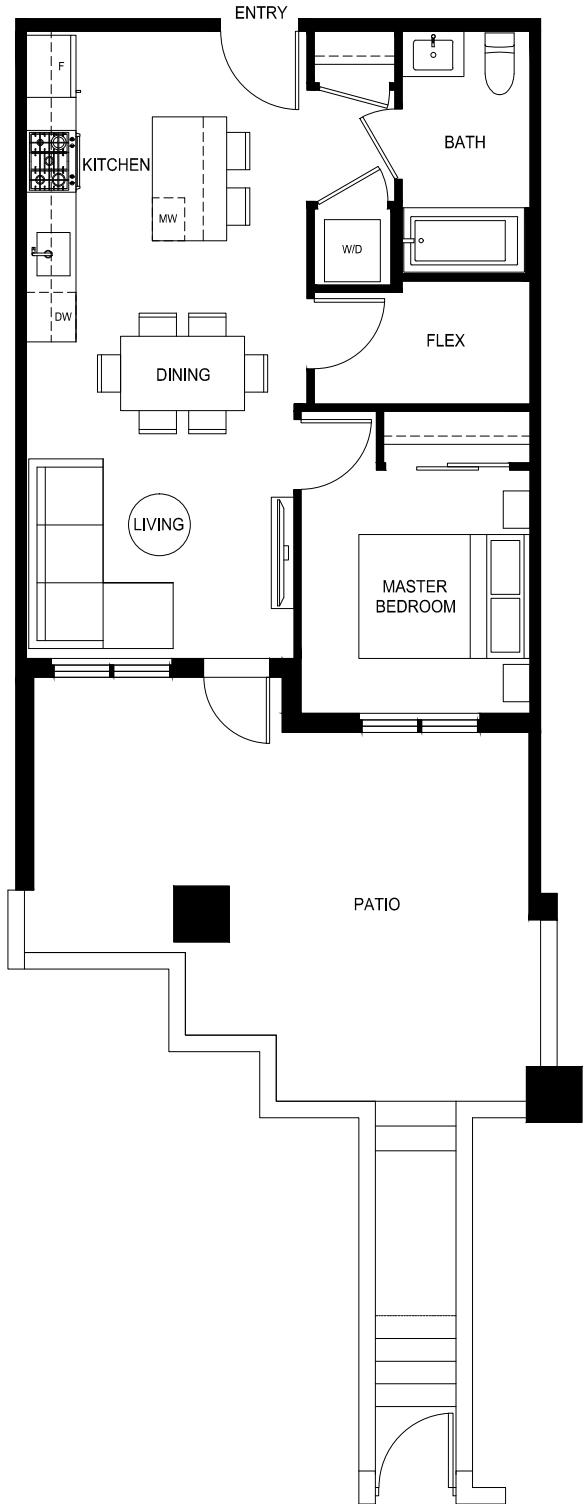

Plan A2

1 Bed + Flex, 1 Bath
Interior: 580 Sq Ft / Outdoor: 328 Sq Ft
Total: 908 Sq Ft

GRAFIA

Life Happens In Colour Here

Level 1