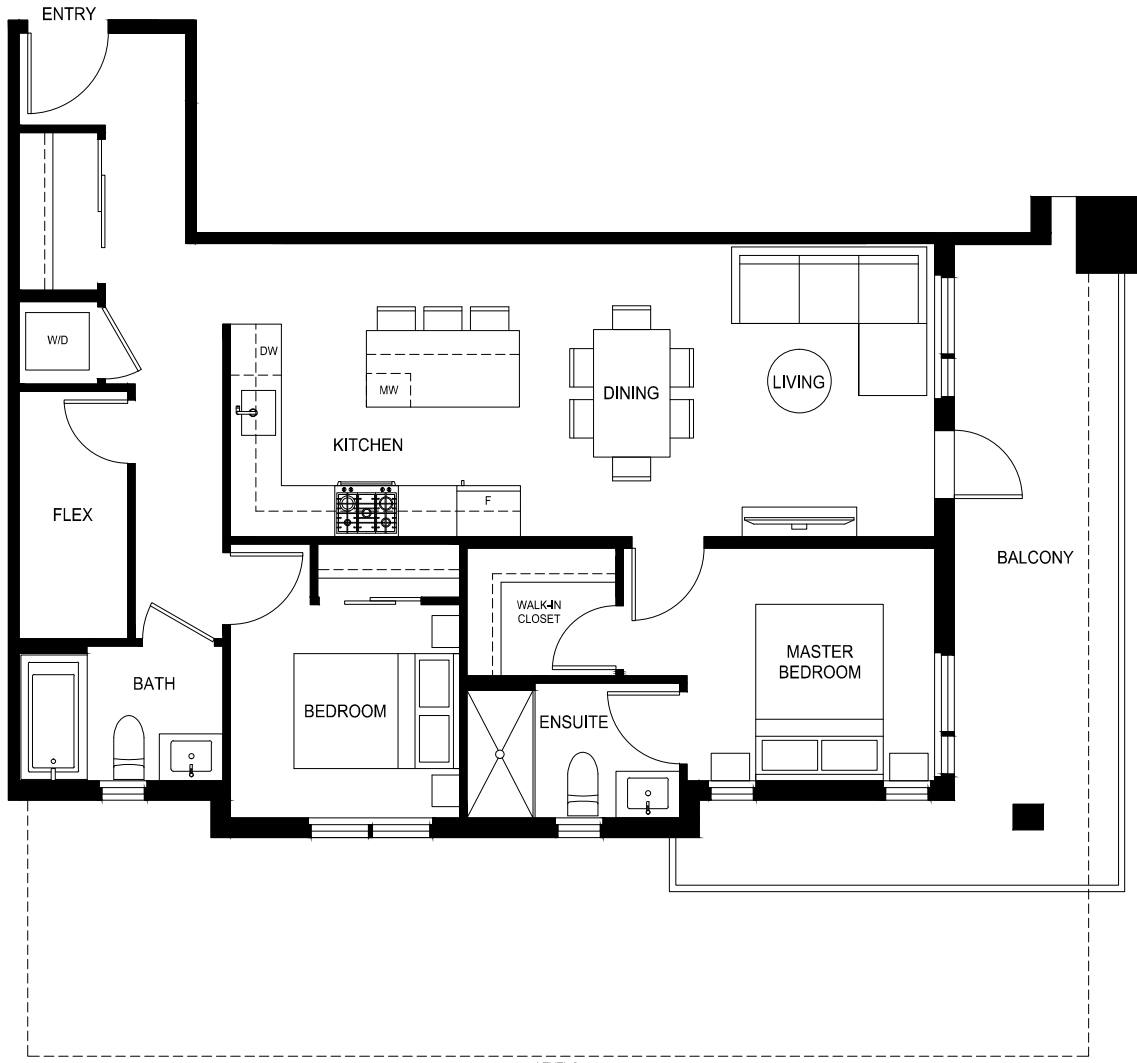

Plan C11

2 Bed + Flex, 2 Bath
 Interior: 895-897 Sq Ft / Outdoor: 191-500 Sq Ft
 Total: 1,086-1,397 Sq Ft

Life Happens In Colour Here

*South-East facing homes are mirror plans

Level 5

Level 3-4

Level 2

porte.ca/grafia