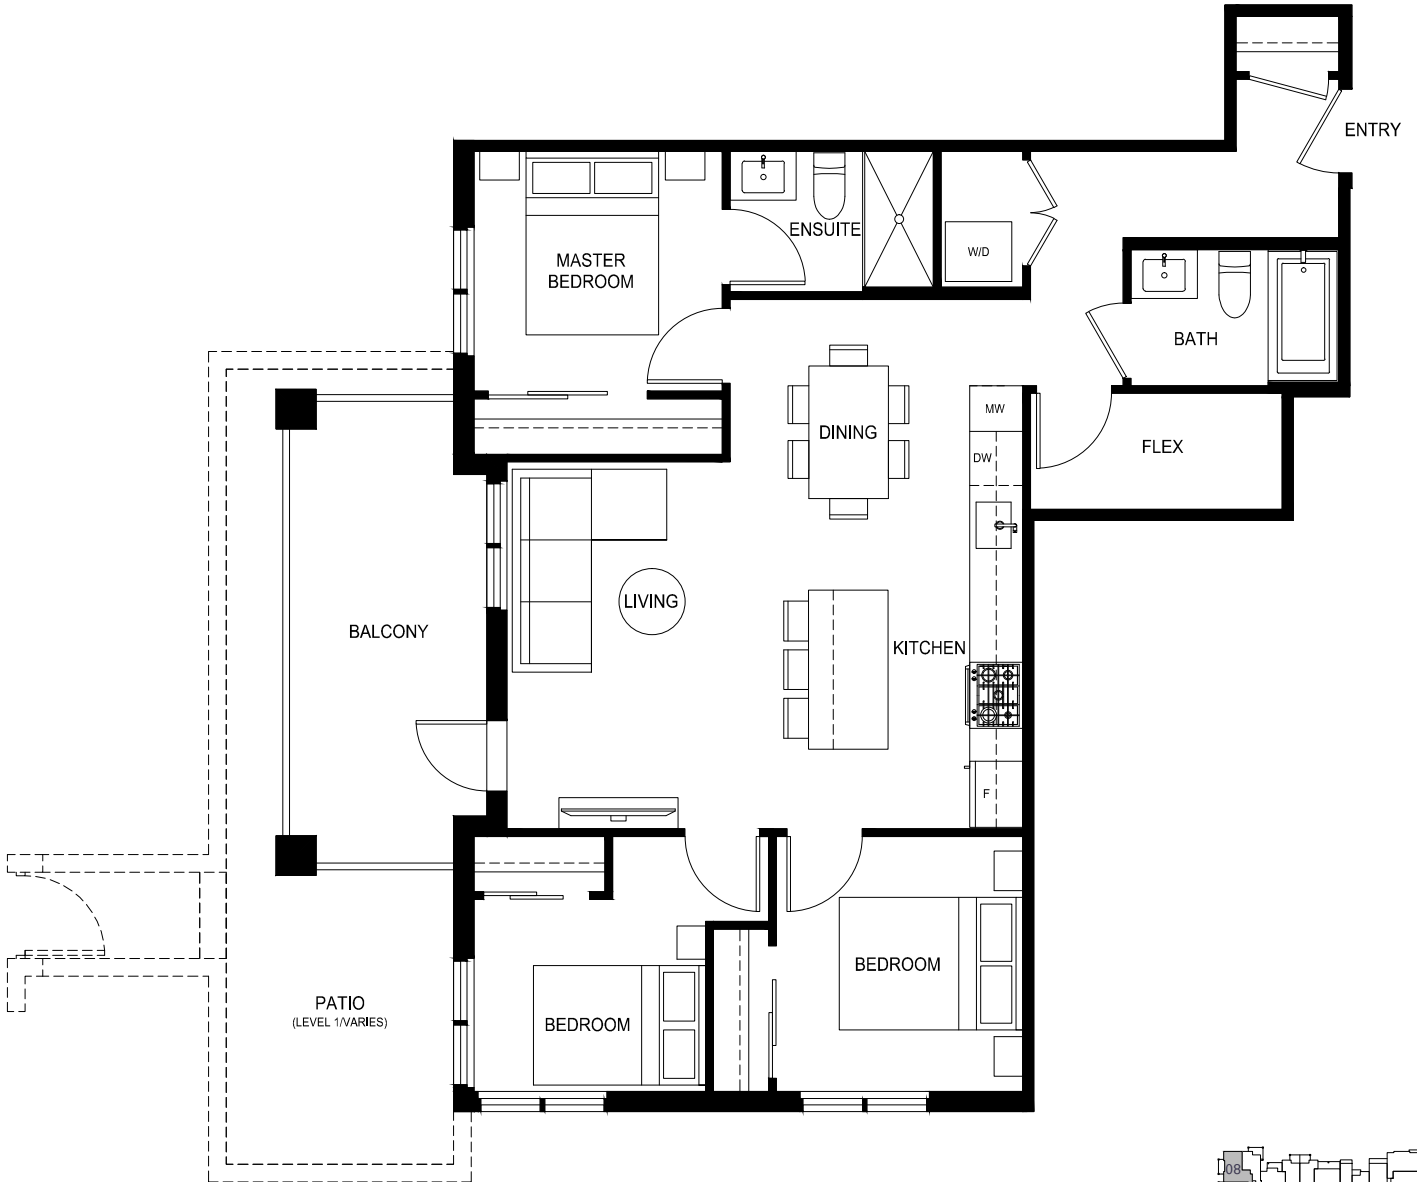

# Plan D1

3 Bed + Flex, 2 Bath  
Interior: 949 Sq Ft / Outdoor: 103-302 Sq Ft  
Total: 1,052-1,251 Sq Ft

## GRAFIA

Life Happens In Colour Here

\*North-East facing homes are mirror plans