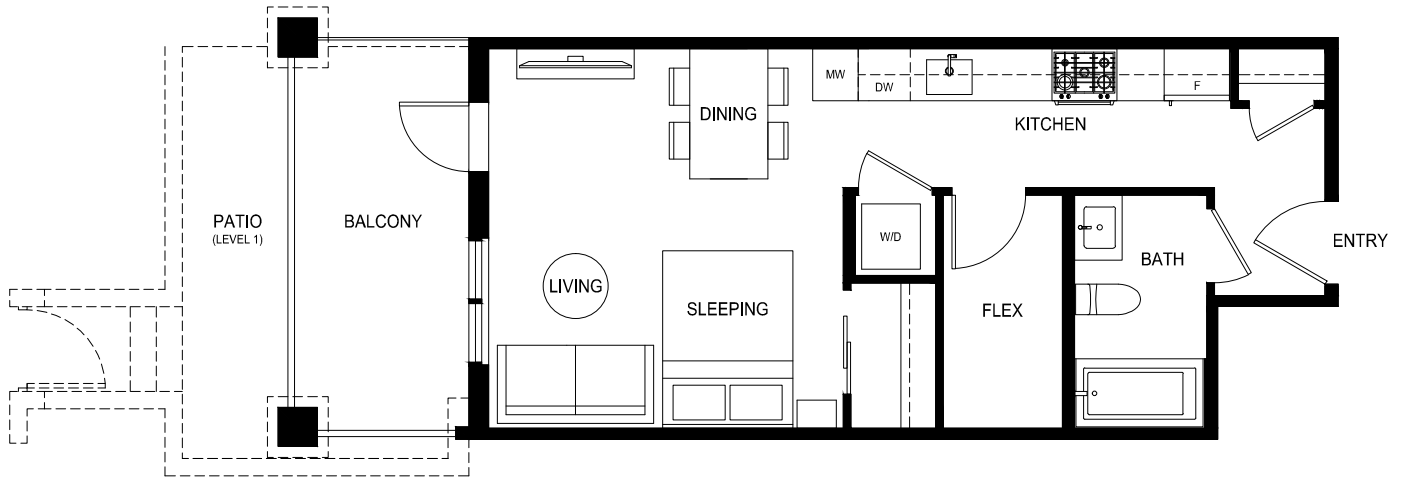

## Plan S2

Studio + Flex, 1 Bath  
Interior: 479 Sq Ft / Outdoor: 102-192 Sq Ft  
Total: 581-671 Sq Ft

Life Happens In Colour Here

\*107, 207, 307, 407 are mirror plans

Level 3-4

Level 2

Level 1