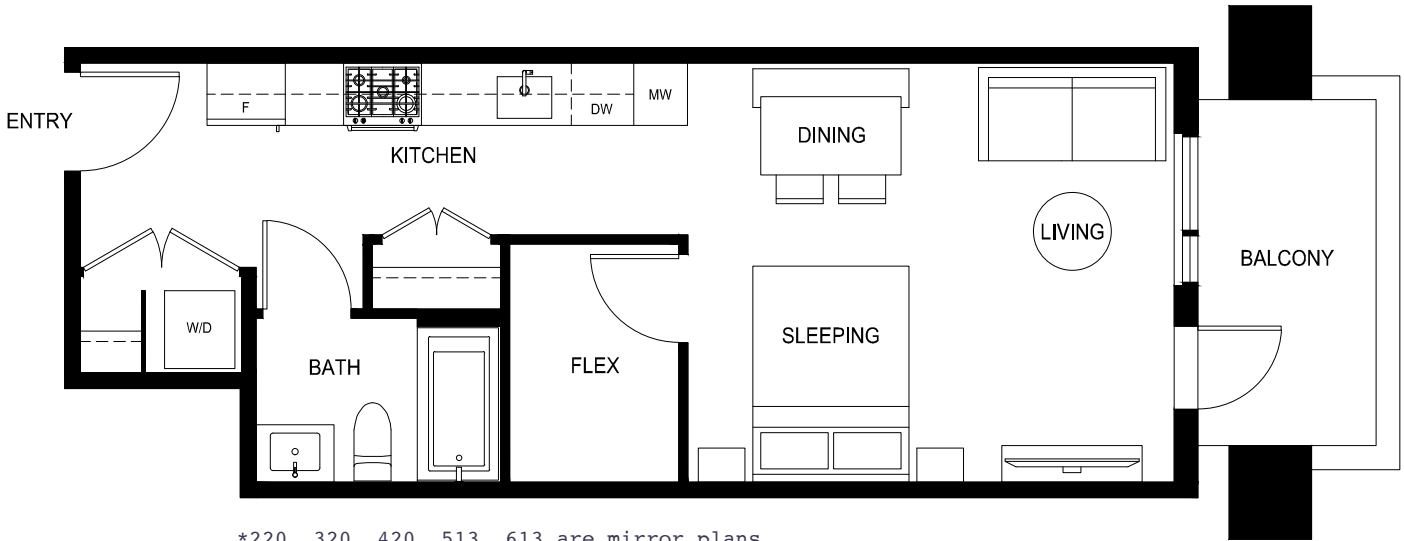

Plan S5

Studio + Flex, 1 Bath
Interior: 484 Sq Ft / Outdoor: 64 Sq Ft
Total: 548 Sq Ft

GRAFIA

Life Happens In Colour Here

*220, 320, 420, 513, 613 are mirror plans